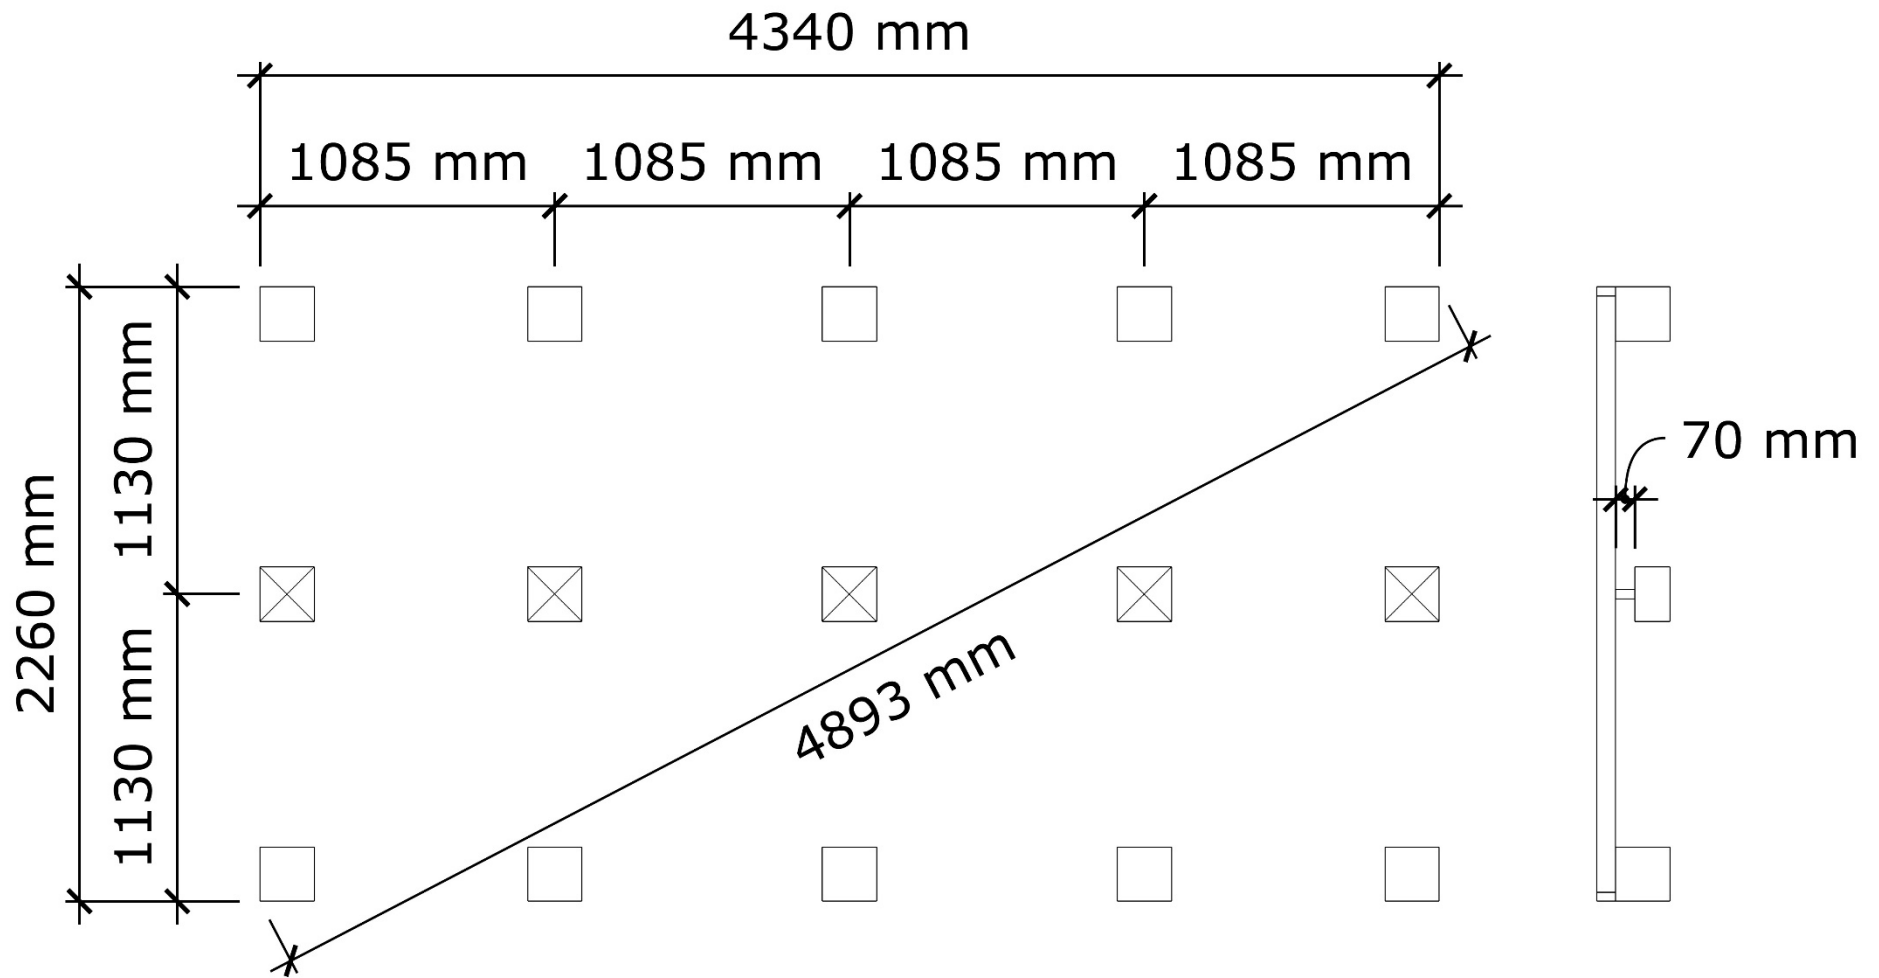

# Jonstorp 10,0

Pos.		Dim.	Length	Quantity	Art.no.
V1			1085mm	6pcs	FV201
V3			1085mm	4pcs	FV202
V2H			435mm	1pc	FV199
V2V			435mm	1pc	FV200
VG			2260mm	1L+1Rpcs	FV203
DD				1pc	FD034
1		34x70mm	2192mm	9pcs	SR3570426
2		34x70mm	2170mm	6pcs	SR3570425

Pos.		Dim.	Length	Quantity	Art.no.
3		17x95mm	2170mm	40pcs	RS056
4		17x95mm	1085mm	30pcs	RS210
5		34x45mm	2380mm	6pcs	SR3545174
6		43x120mm	1368mm	1pc	SR45120116
7		17x120mm	1300mm	1pc	TH17120006
8		45x95mm	2380mm	8pcs	SR4595051
9		17x95mm	2235mm	60pcs	RS218
10		22x120mm	2380mm	6pcs	TH22120038
11		16x95mm	2100mm	16pcs	TH1695015
12		14x45mm	2100mm	3pcs	SR144501
13		17x43mm	2050mm	2pcs	PL093
14		17x43mm	2050mm	2pcs	PL094
A		Ø5mm	60mm	250pcs	SK011
B		Ø2,3mm	60mm	1200pcs	SS403
C		(Bockade)	400mm	2pcs	HK003

Pos.		Dim.	Length	Quantity	Art.no.
D				1pc	LH001
E				2pcs	LH002
F		13x60mm	220mm	2pcs	SB099
G		Ø4,2mm	42mm	100pcs	SK221
H				2pcs	IK071
I		40mm	60x60mm	6pcs	BB201

Pos 1 / 9pcs

Pos 2 / 6pcs

2170 mm

2170 mm

543 mm

541 mm

1130 mm

1130 mm

Pos A / 60pcs

Pos 6 / 1pc  
Pos A / 4pcs

Pos 5 / 4pcs  
Pos B / 26pcs

Pos 7 / 1pc  
Pos B / 8pcs