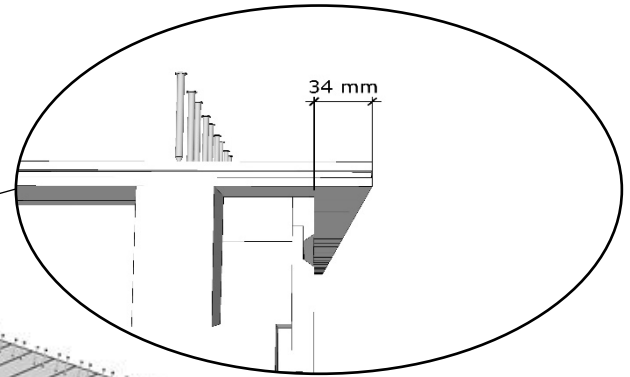

# Jonstorp 10,0

Pos.		Dim.	Length	Quantity	Art.no.
V1			1085mm	6pcs	FV201
V3			1085mm	4pcs	FV202
V2H			435mm	1pc	FV199
V2V			435mm	1pc	FV200
VG			2260mm	1L+1Rpcs	FV203
DD				1pc	FD034
1		34x70mm	2192mm	9pcs	SR3570426
2		34x70mm	2170mm	6pcs	SR3570425

543 mm

541 mm

1130 mm

1130 mm

Pos A / 60pcs

Pos 6 / 1pc  
Pos A / 4pcs

Pos 5 / 4pcs  
Pos B / 26pcs

Pos 7 / 1pc  
Pos B / 8pcs

Pos VG / 1pc  
Pos A / 6pcs

Pos VG / 1pc  
Pos A / 6pcs

Pos I / 6pcs  
Pos G / 36pcs

Pos 8 / 8pcs  
Pos A / 25pcs

Pos 11 / 4pcs

Pos G / 24pcs

Pos 9 / 56pcs  
Pos B / 330pcs

Pos 5 / 2pcs

Pos B / 22pcs

2380 mm

Pos 10 / 2pcs  
Pos B / 18pcs

Pos 10 / 4pcs  
Pos B / 24pcs

Pos 12 / 3pcs  
Pos B / 15pcs

Pos 14 / 2pcs  
Pos B / 10pcs

• Pos 13 / 2pcs  
Pos B / 10pcs

• Pos 11 / 11pcs  
• Pos B / 88pcs